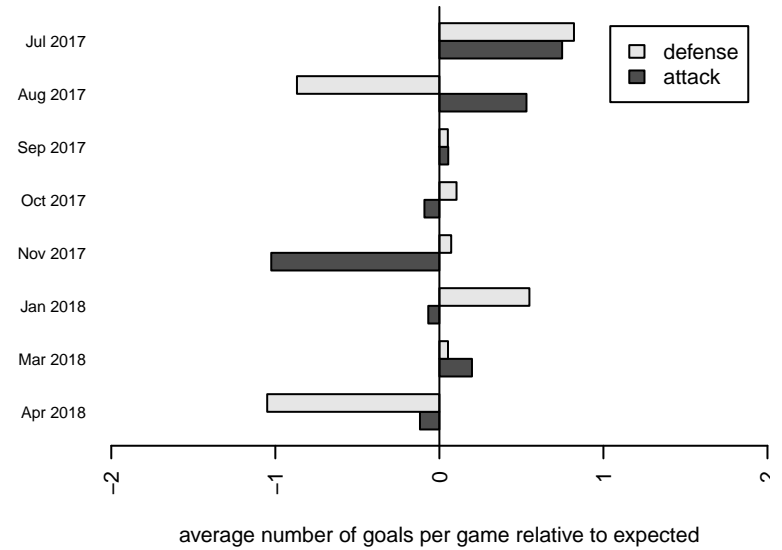

Performance relative to 13 month average