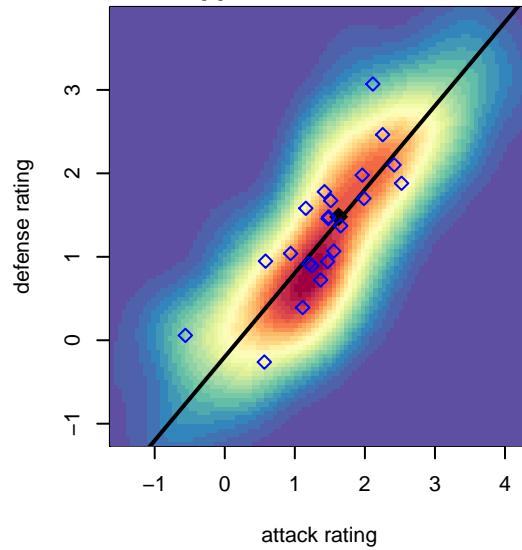

**attack and defense rating
relative to others at age
and all opponents in last 13 months**