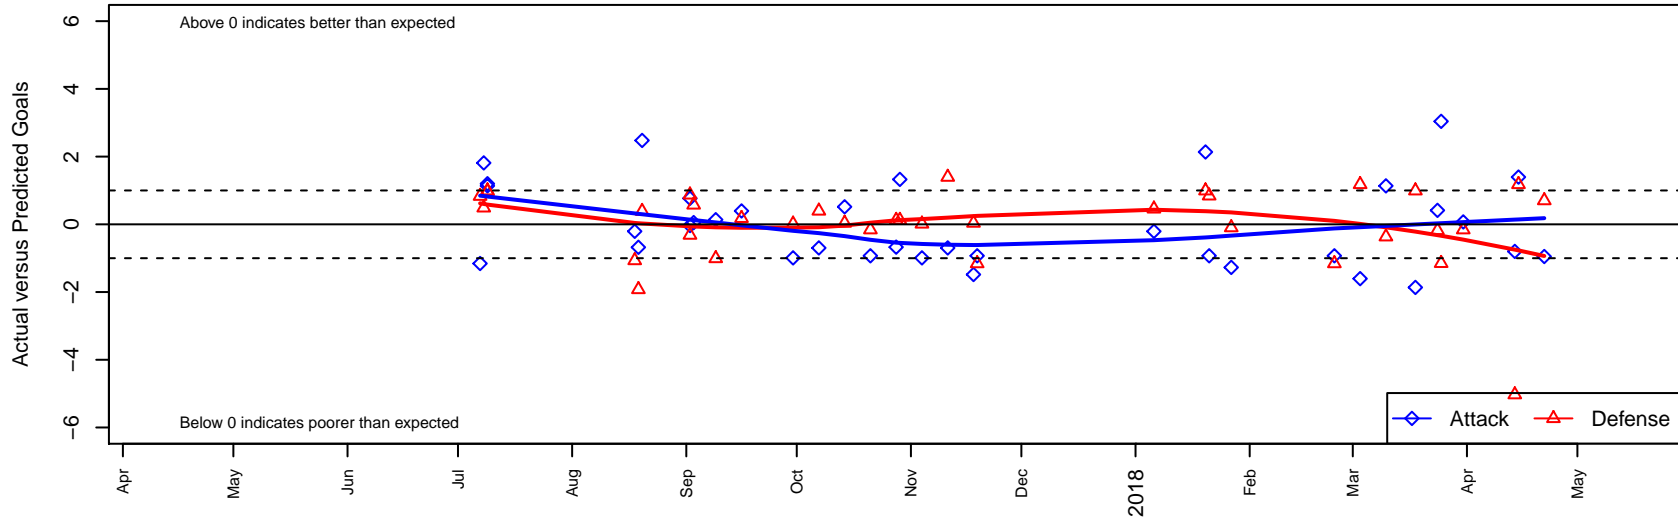

Seattle United W Blue G04

Seattle United Regional
 Seattle, WA
 G04 total strength=1248
 attack=5.08 defense=4.39
 fall league = NPSL Div 1 (04) U14
 spr league = Spr NPSL (04) Div 1 U14

alt names used:
 Seattle United West Blue G04
 SEATTLE UNITED WEST BLUE GIRLS 04 (W/
 Seattle United West G04 Blue
 SEATTLE UNITED WEST G04 BLUE ()
 Seattle United West G04 Blue
 Seattle United West G04 Blue
 Seattle United West G04 Blue

Venues played:
 2017 Seattle Cup GU14
 2017 Bigfoot Gold U14
 2017 SX Cup U14 Metro – Tier 2 U14
 2017 NPSL Division 1 (04) U14
 2017 Founders Cup G04 Div A
 2017 Spr NPSL (04) Division 1 U14
 2017 WYS Presidents Cup G04 Division 2

Seattle United W Blue G04
 Dots are actual minus expected GF (blue circles) and GA (red triangles).
 Blue line is smoothed change in attack strength. Red is smoothed change in defense strength.

**attack and defense variance (black dot)
relative to other teams
and top 10 in region**