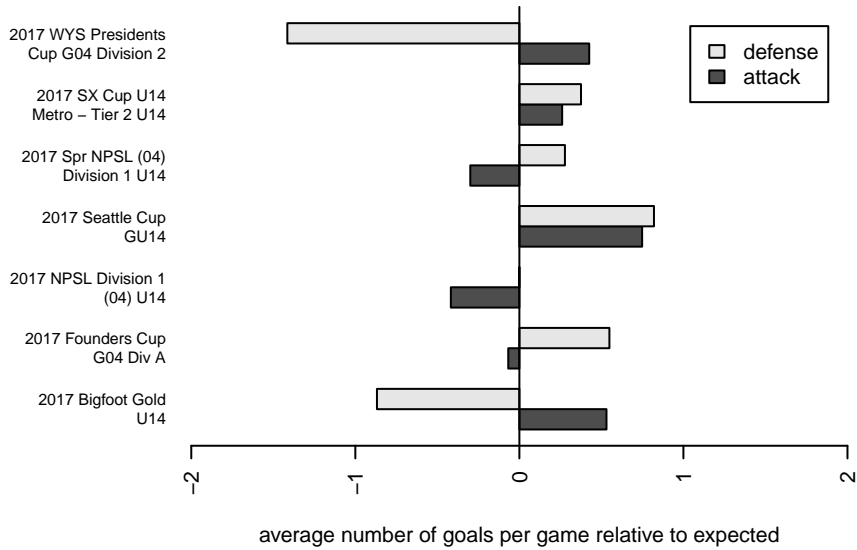

Performance relative to 13 month average