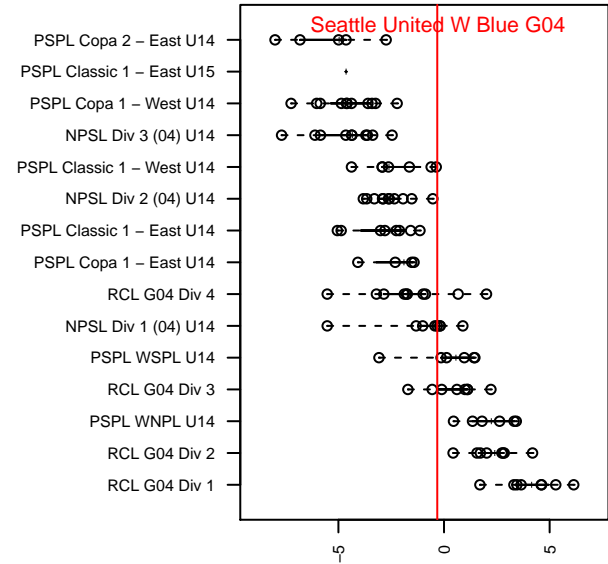

**attack and defense rating
relative to others at age
and all opponents in last 13 months**