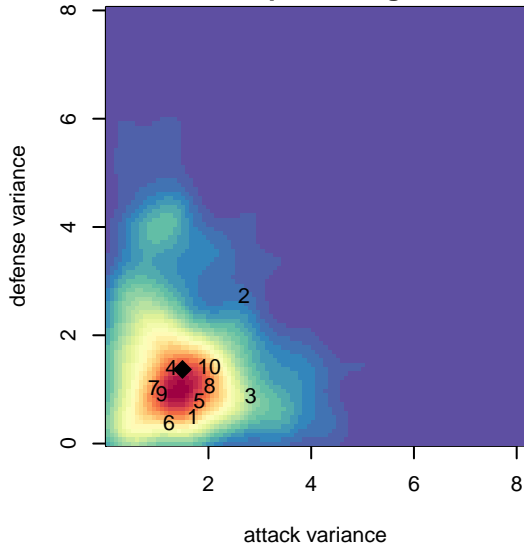

Seattle United W Blue G04

Seattle United Regional
 Seattle, WA
 G04 total strength=1248
 attack=5.08 defense=4.39
 fall league = NPSL Div 1 (04) U14
 spr league = Spr NPSL (04) Div 1 U14

alt names used:
 Seattle United West Blue G04
 SEATTLE UNITED WEST BLUE GIRLS 04 (W/
 Seattle United West G04 Blue
 SEATTLE UNITED WEST G04 BLUE ()
 Seattle United West G04 Blue
 Seattle United West G04 Blue
 Seattle United West G04 Blue

Venues played:
 2017 Seattle Cup GU14
 2017 Bigfoot Gold U14
 2017 SX Cup U14 Metro – Tier 2 U14
 2017 NPSL Division 1 (04) U14
 2017 Founders Cup G04 Div A
 2017 Spr NPSL (04) Division 1 U14
 2017 WYS Presidents Cup G04 Division 2

Seattle United W Blue G04
 Dots are actual minus expected GF (blue circles) and GA (red triangles).
 Blue line is smoothed change in attack strength. Red is smoothed change in defense strength.

**attack and defense variance (black dot)
relative to other teams
and top 10 in region**